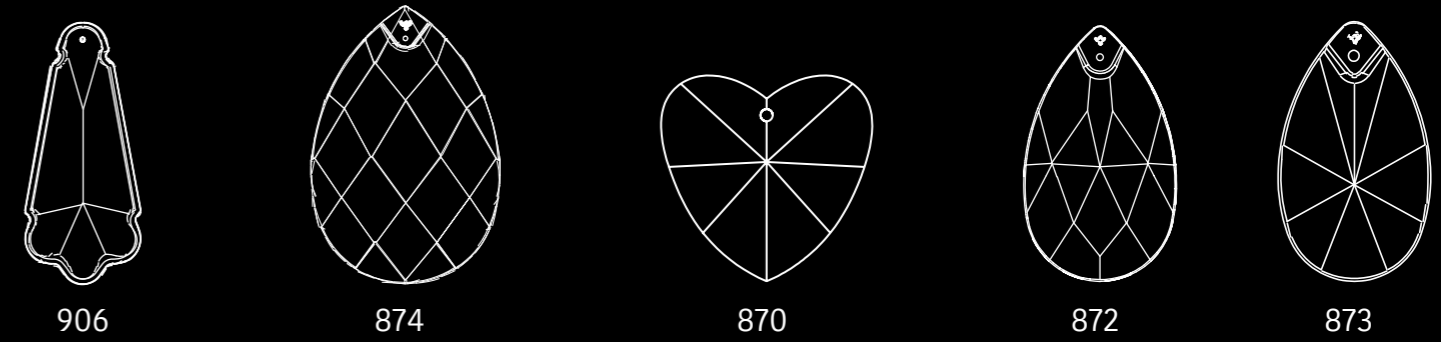

CRYSTAL SHAPES AND COLORS

Each crafted piece at ASFOUR CRYSTAL is an inspirational work of art, unfolding an admirable story of meticulous cuts, unpatrolled innovation of dazzling reflections not found elsewhere. Reflecting the creativity that lies at the heart of ASFOUR CRYSTAL offers meticulously crafted in every possible shape and size for those who wish to let their imagination run wild.

Asfour Crystal's parts are available in a large variety of shapes, cuts, and sizes to suit a wide spectrum of requirements and tastes.