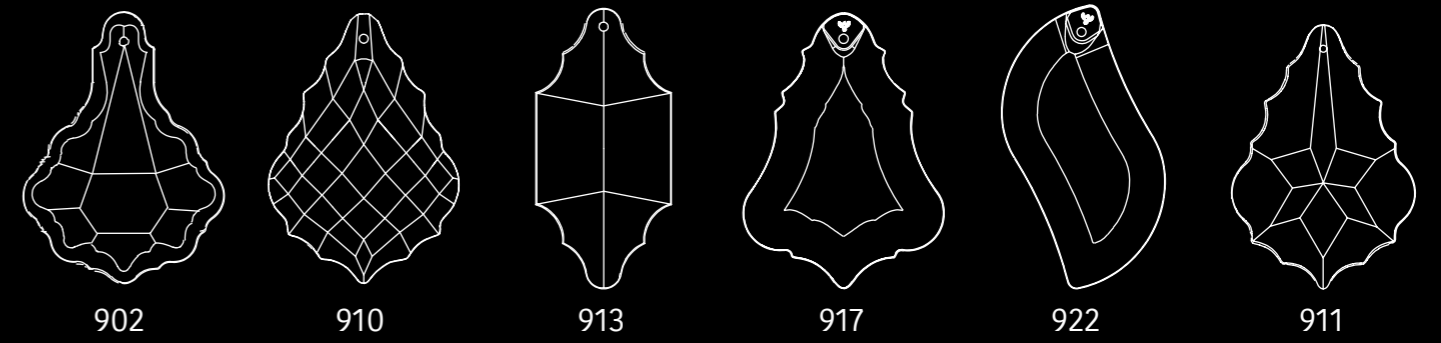

CRYSTAL SHAPES AND COLORS

Each crafted piece at ASFOUR CRYSTAL is an inspirational work of art, unfolding an admirable story of meticulous cuts, unpatrolled innovation of dazzling reflections not found elsewhere. Reflecting the creativity that lies at the heart of ASFOUR CRYSTAL offers meticulously crafted in every possible shape and size for those who wish to let their imagination run wild.

Asfour Crystal's parts are available in a large variety of shapes, cuts, and sizes to suit a wide spectrum of requirements and tastes.