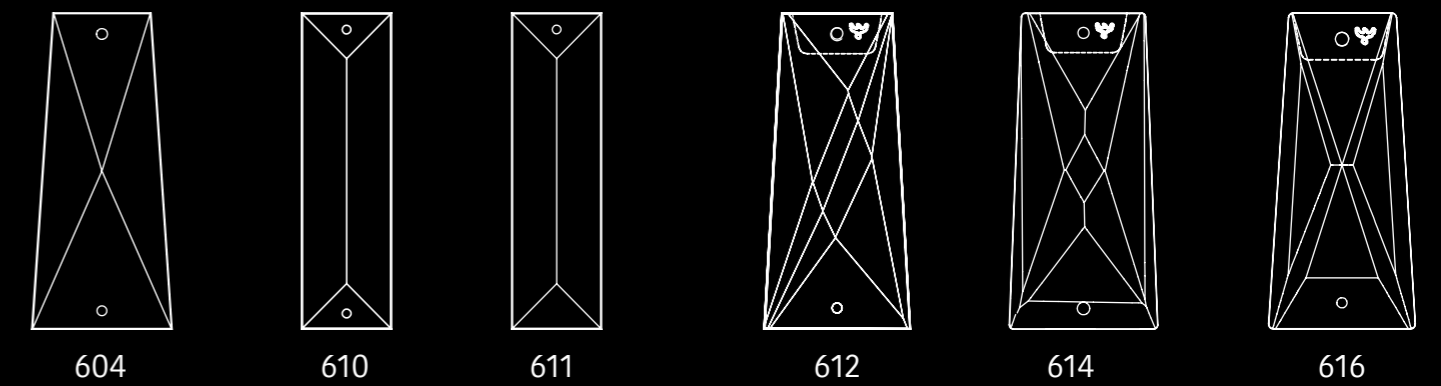

CRYSTAL SHAPES AND COLORS

Each crafted piece at ASFOUR CRYSTAL is an inspirational work of art, unfolding an admirable story of meticulous cuts, unpatrolled innovation of dazzling reflections not found elsewhere. Reflecting the creativity that lies at the heart of ASFOUR CRYSTAL offers meticulously crafted in every possible shape and size for those who wish to let their imagination run wild.

Asfour Crystal's parts are available in a large variety of shapes, cuts, and sizes to suit a wide spectrum of requirements and tastes.