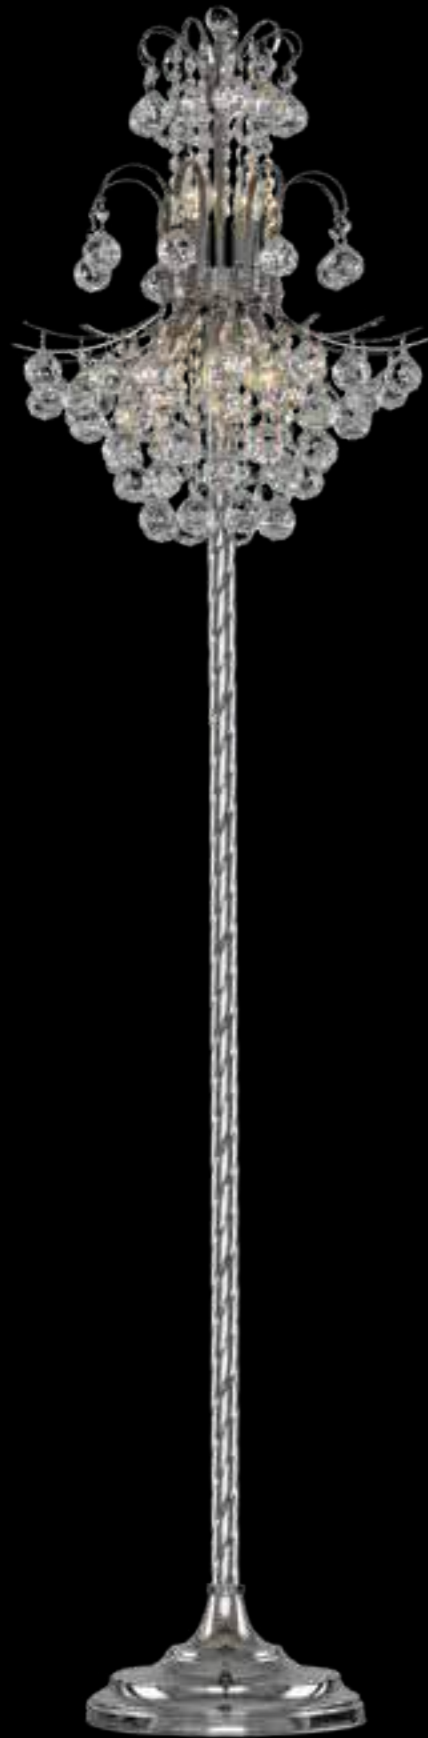

Diameter: 32 cm
Height: 34 cm
Weight: 3 Kg
Bulbs: 1
Finishing: Chrome
Crystal: Ball
Code: 31514/386/121/124

Diameter: 25 cm
Height: 16 cm
Weight: 1 Kg
Bulbs: 2
Finishing: Chrome
Crystal: Penleogue
Code: 31514/387/121/131

Diameter: 45 cm
Height: 180 cm
Weight: 19.6 Kg
Bulbs: 6
Finishing: Gold
Crystal: Ball
Code: 31512/275/119/124

Diameter: 45 cm
Height: 180 cm
Weight: 19.6 Kg
Bulbs: 6
Finishing: Chrome
Crystal: Ball
Code: 31512/275/121/124