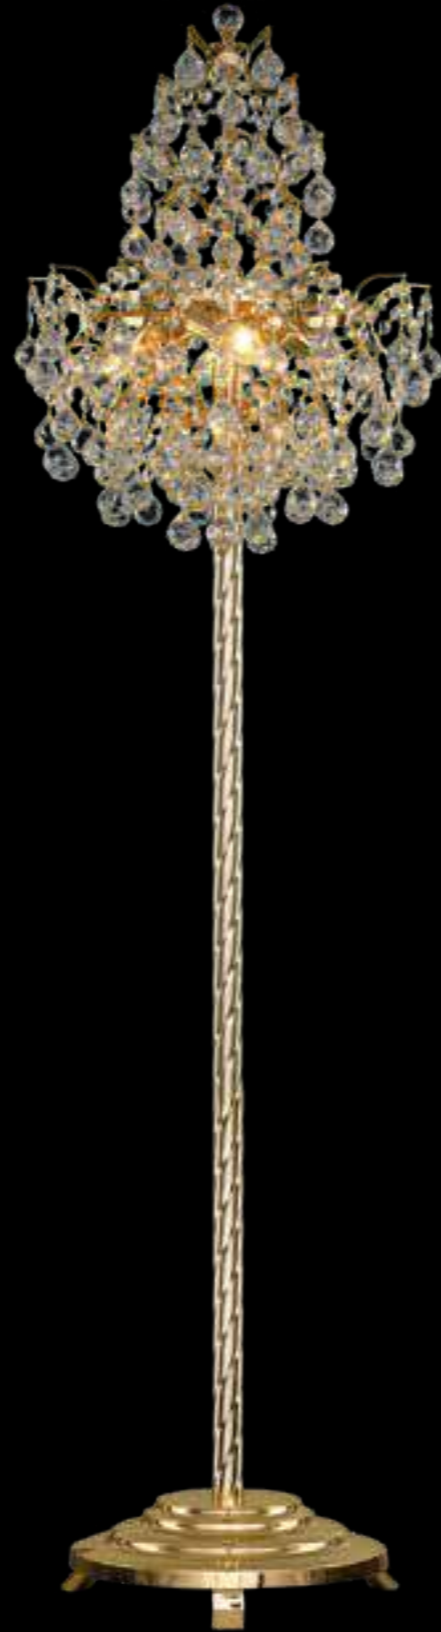

Diameter: 20 cm
Height: 17 cm
Weight: 2 Kg
Bulbs: 1
Finishing: Chrome
Crystal: Bearish
Code: 31514/378/121/149

Diameter: 45 cm
Height: 180 cm
Weight: 19.6 Kg
Bulbs: 6
Finishing: Chrome
Crystal: Ball
Code: 31512/275/121/124