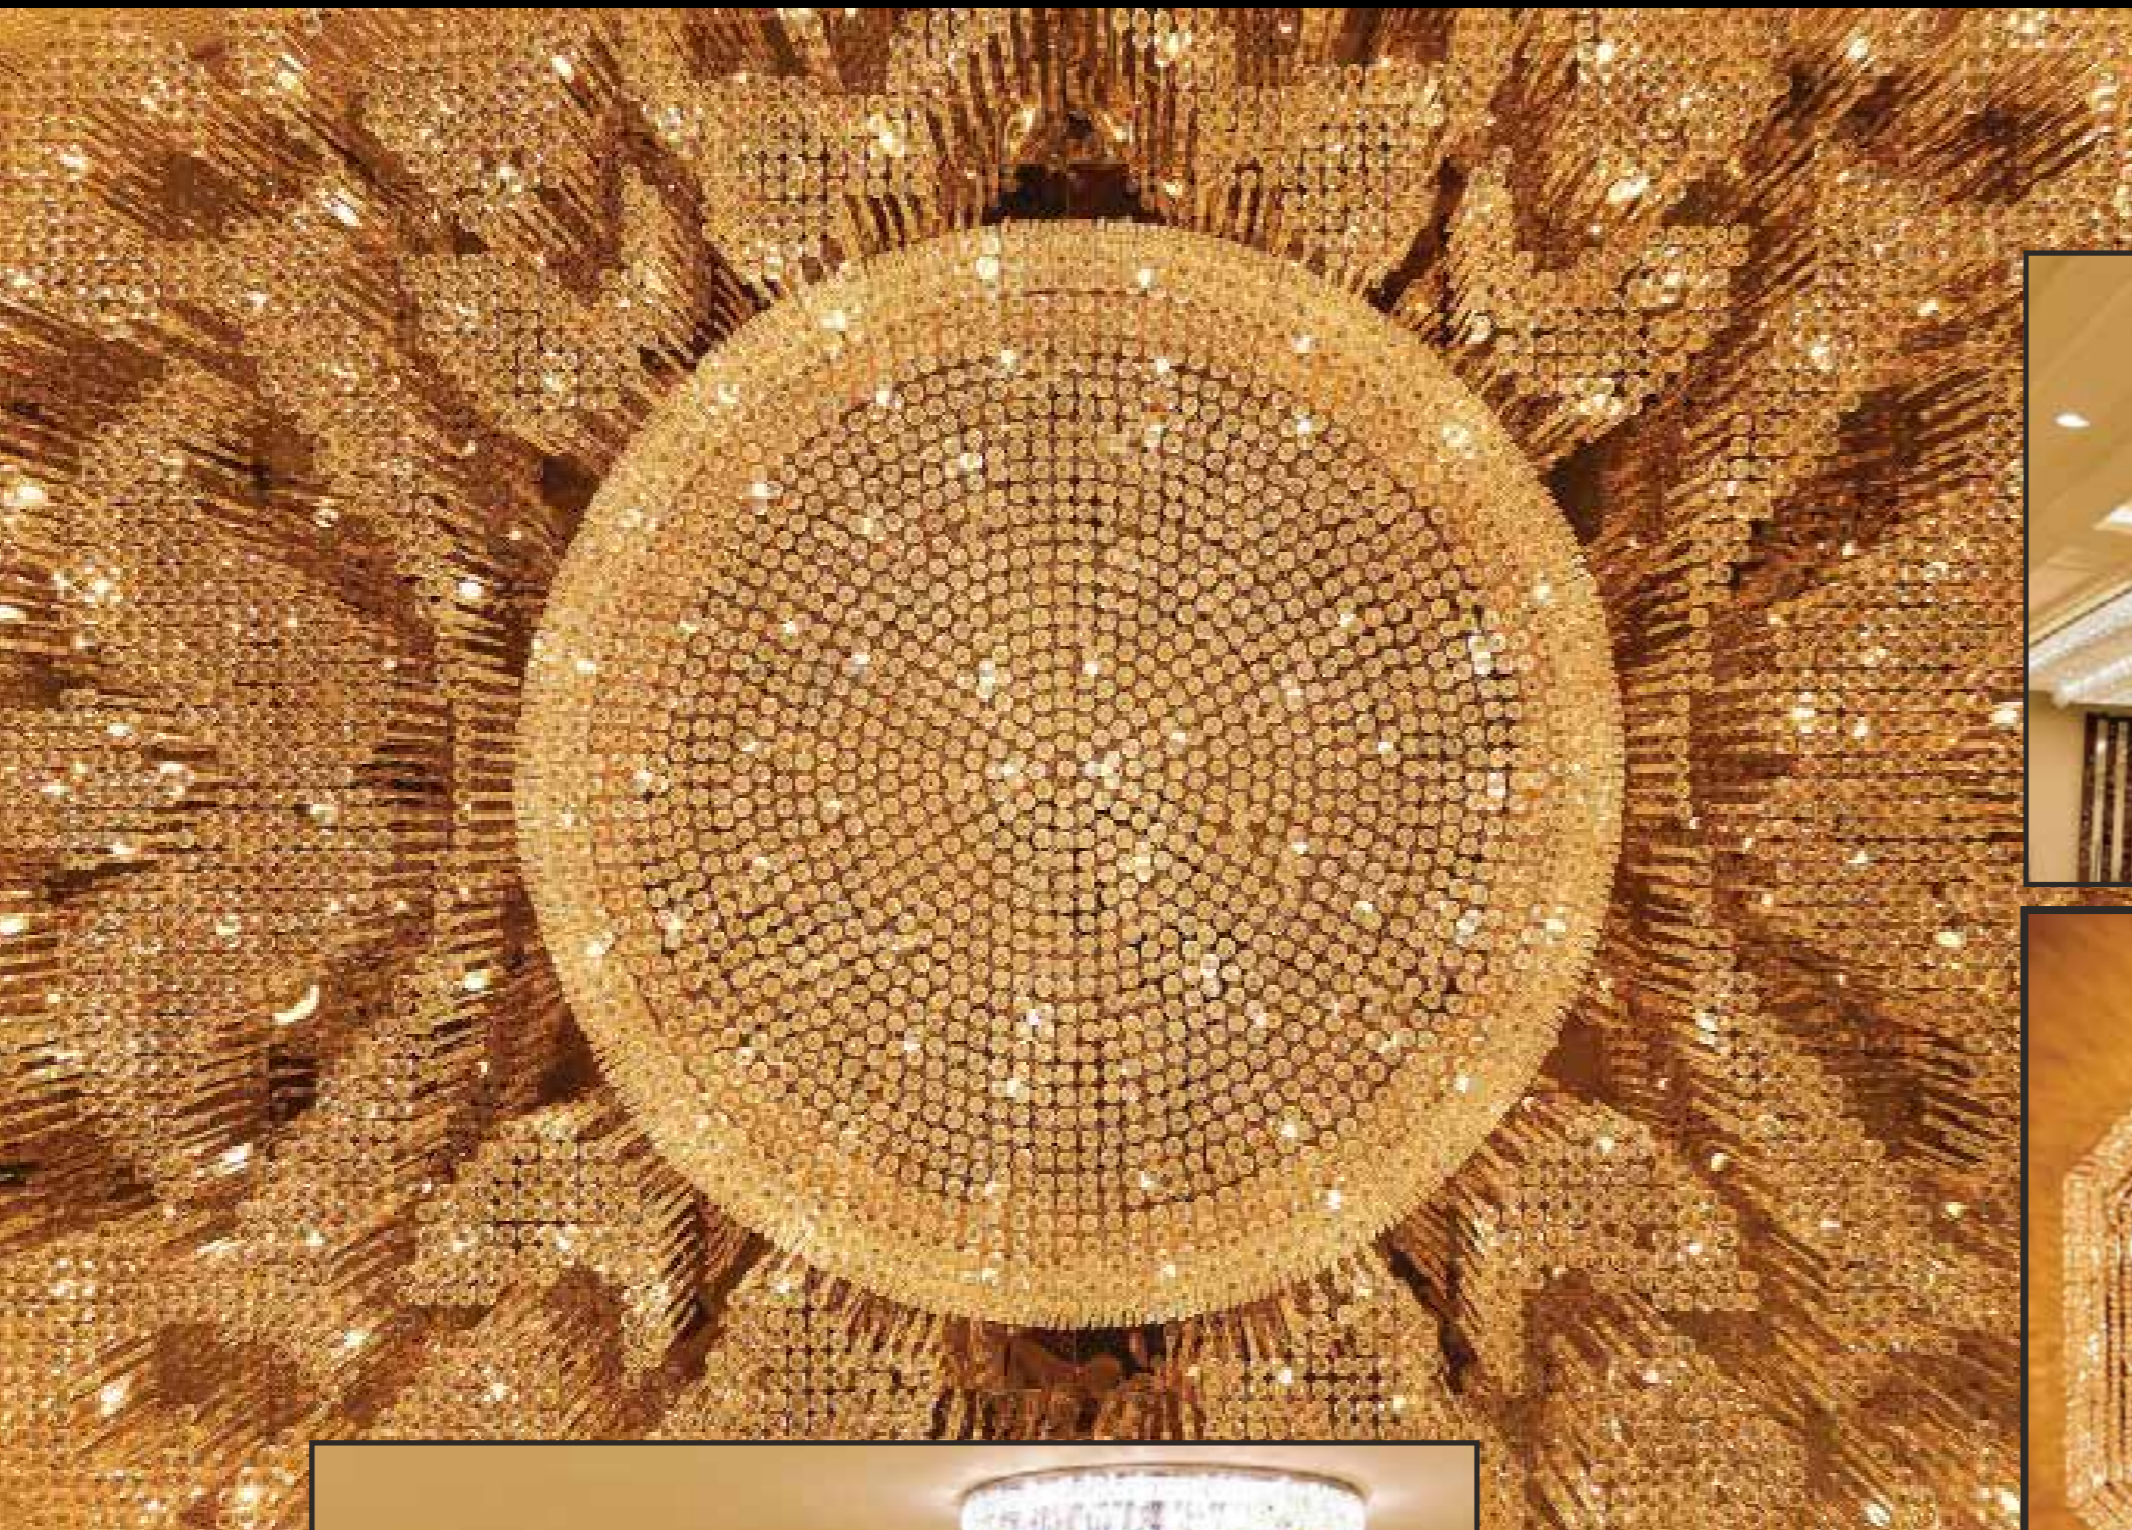

TRIUMPH HOTEL

CAIRO, EGYPT

Triumph Hotel is a modern upscale five-star hotel with a historic theme, established in New Cairo. With seemingly smooth lines in all the designs of its modern chandeliers supplied by the brand, Asfour Crystal used unique crystal pieces and sizes to create the biggest chandeliers, one of which mounts up to 9 meters and 6 meters in one wedding hall. Some of the chandeliers used have a length of 1,460 cm, a width of 120 cm, and a height of 90 cm and contain half a million crystals, creating astounding light rays that resemble a modern-day canvas.