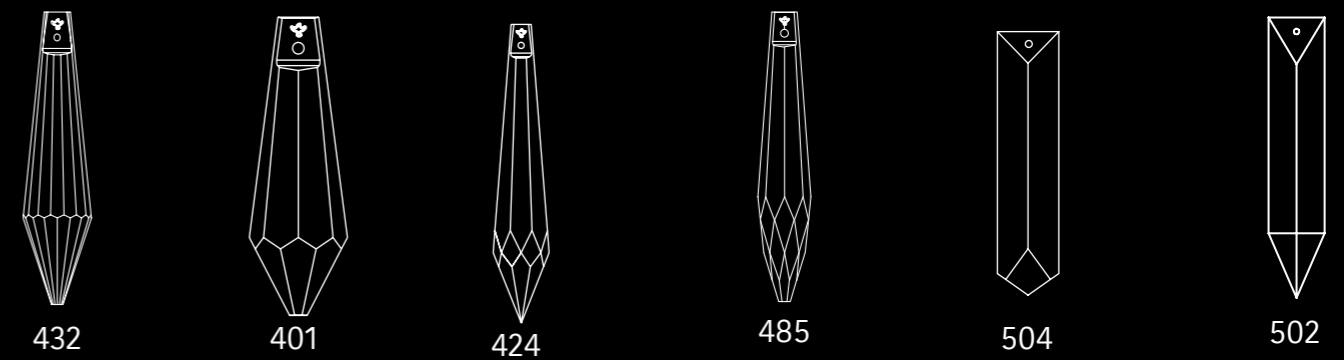

CRYSTAL SHAPES AND COLORS

Each crafted piece at ASFOUR CRYSTAL is an inspirational work of art, unfolding an admirable story of meticulous cuts, unpatrolled innovation of dazzling reflections not found elsewhere. Reflecting the creativity that lies at the heart of ASFOUR CRYSTAL offers meticulously crafted in every possible shape and size for those who wish to let their imagination run wild.

Asfour Crystal's parts are available in a large variety of shapes, cuts, and sizes to suit a wide spectrum of requirements and tastes.

COATING COLORS