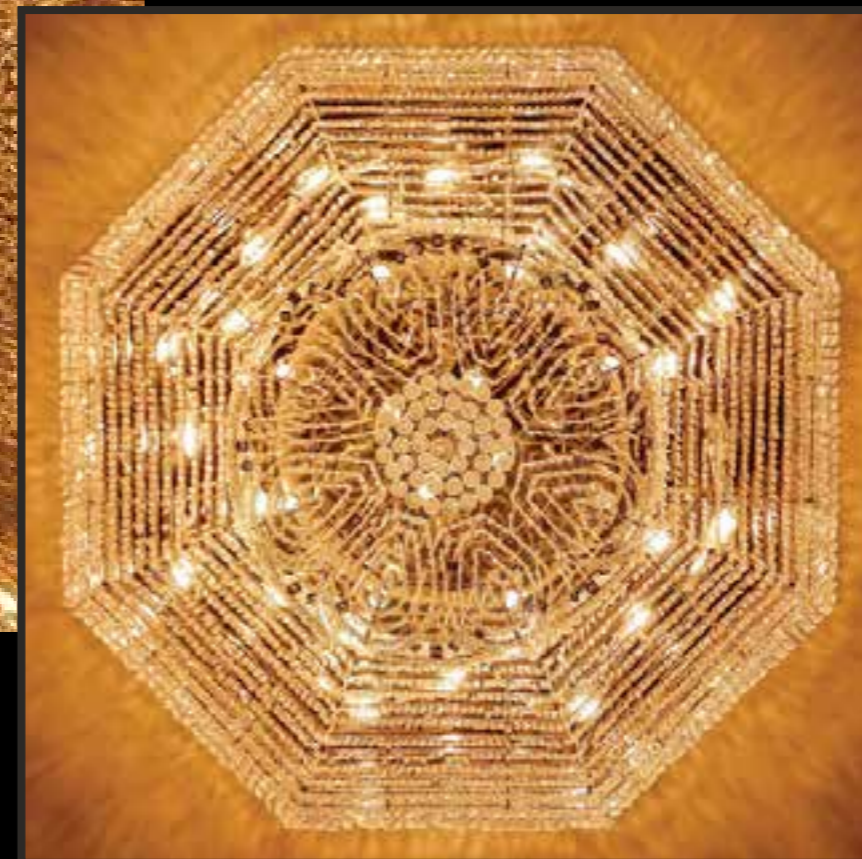

TRIUMPH HOTEL

CAIRO, EGYPT

Triumph Hotel is a modern upscale five-star hotel with a historic theme, established in New Cairo. With seemingly smooth lines in all the designs of its modern chandeliers supplied by the brand, Asfour Crystal used unique crystal pieces and sizes to create the biggest chandeliers, one of which mounts up to 9 meters and 6 meters in one wedding hall. Some of the chandeliers used have a length of 1,460 cm, a width of 120 cm, and a height of 90 cm and contain half a million crystals, creating astounding light rays that resemble a modern-day canvas.