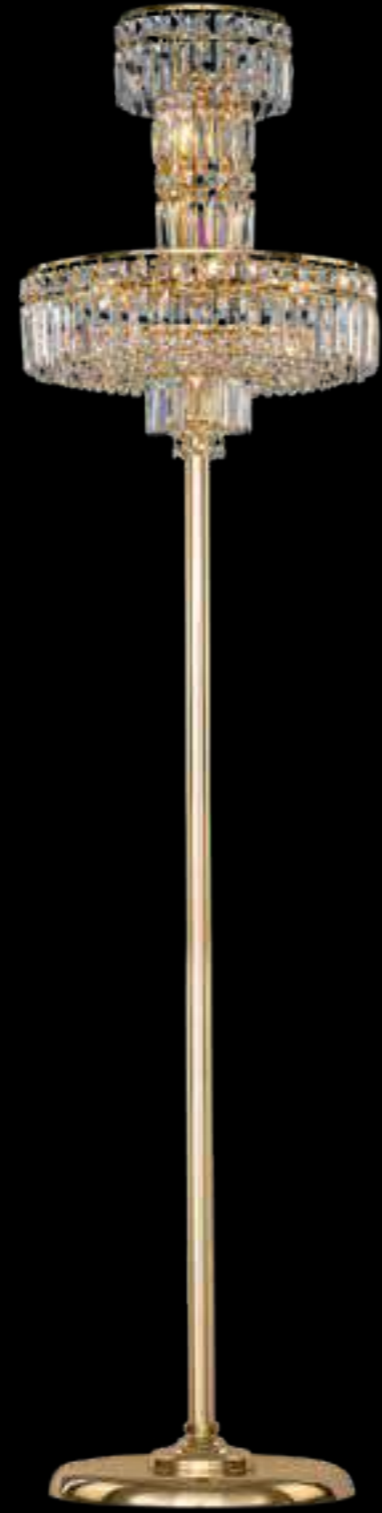

Diameter: 40 cm
Height: 160 cm
Weight: 18 Kg
Bulbs: 4
Finishing: Gold
Crystal: Ball
Code: 31512/276/119/124

Diameter: 40 cm
Height: 160 cm
Weight: 18 Kg
Bulbs: 4
Finishing: Chrome
Crystal: Ball
Code: 31512/276/121/124